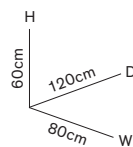

Art. 15200006

Back Uprights

The company reserves the right to carry out any eventual partial or complete changes to its products without giving previous notice.

Fixed Back Upright

— Back upright 45x6 standard with slot NRB.

→ Customizable article

Technical drawing

Packaging reference

pcs x box	Loose
pcs x pallet	1000
gross weight	1083 kg
volume	0,58 m ³

Dimensions

L.I.M.A. snc

Via dell'Industria, 7
35010
Trebaseghe (PD)
Italy

T (+39) 049 9387742
www.limaitaly.it
info@limaitaly.it