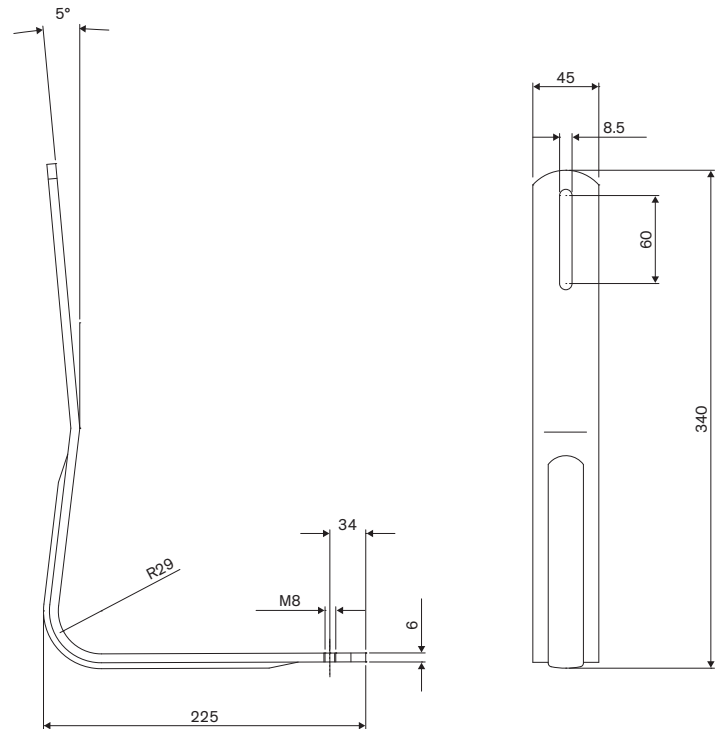

Art. 15200006

Back Uprights

The company reserves the right to carry out any eventual partial or complete changes to its products without giving previous notice.

Fixed Back Upright

— Back upright 45x6 standard with slot NRB.

→ Customizable article

Technical drawing

Packaging reference

pcs x box	Loose
pcs x pallet	1000
gross weight	1083 kg
volume	0,58 m ³

Dimensions

L.I.M.A. snc

Via dell'Industria, 7
35010
Trebaseghe (PD)
Italy

T (+39) 049 9387742
www.limaitaly.it
info@limaitaly.it