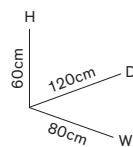

The company reserves the right to carry out any eventual partial or complete changes to its products without giving previous notice.

Fixed backbar

— 45×6 backbar and slot.

→ Customizable article

Packaging reference

pcs x box	Loose
pcs x pallet	1000
gross weight	1083 kg
volume	0,58 m ³

Dimensions

Technical drawing