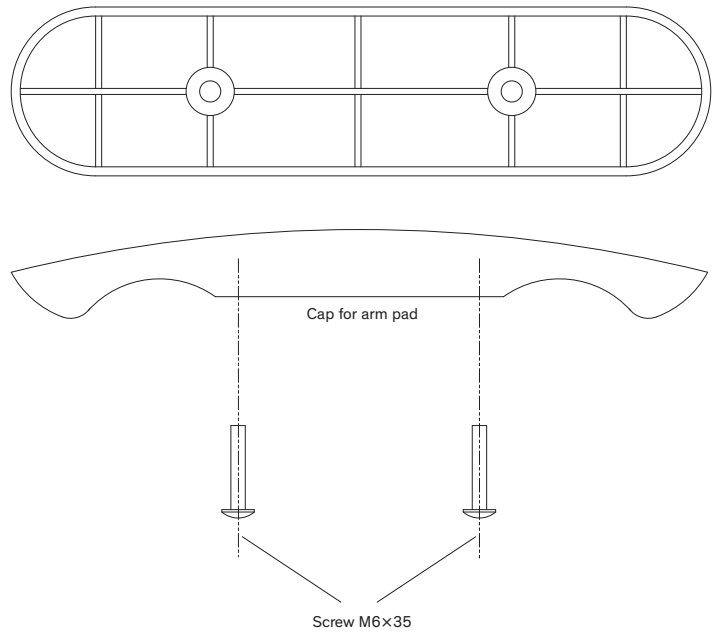

The company reserves the right to carry out any eventual partial or complete changes to its products without giving previous notice.

Arm plastic

— Plastic cap for standard arm fixed with screws. Screws M6×35.

Technical drawing

Packaging reference

pcs x box	100
pcs x pallet	2400
gross weight	216 kg
volume	0,96 m ³

Dimensions

L.I.M.A. snc

Via dell'Industria, 7
35010
Trebaseghe (PD)
Italy

T (+39) 049 9387742
www.limaitaly.it
info@limaitaly.it