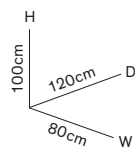

The company reserves the right to carry out any eventual partial or complete changes to its products without giving previous notice.

Arm plastic

— Plastic cap for standard arm fixed with screws. Screws M6×35.

Technical drawing

Packaging reference

pcs x box	100
pcs x pallet	2400
gross weight	216 kg
volume	0,96 m ³

Dimensions

L.I.M.A. snc

Via dell'Industria, 7
35010
Trebaseghe (PD)
Italy

T (+39) 049 9387742
www.limaitaly.it
info@limaitaly.it