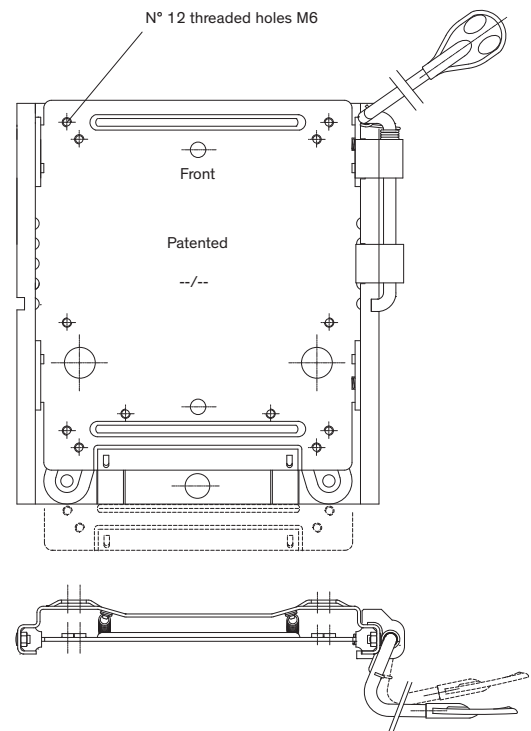

The company reserves the right to carry out any eventual partial or complete changes to its products without giving previous notice.

**Seat slide**

— Seat slide with left-handed lever.

**Technical drawing**

**Packaging reference**

pcs x box	10
pcs x pallet	400
gross weight	1030 kg
volume	2,38 m <sup>3</sup>

**Dimensions**

**L.I.M.A. snc**

Via dell'Industria, 7  
35010  
Trebaseghe (PD)  
Italy

T (+39) 049 9387742  
www.limaitaly.it  
info@limaitaly.it