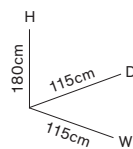

**Packaging reference**

pcs x box	10
pcs x pallet	400
gross weight	1030 kg
volume	2,38 m <sup>3</sup>

**Dimensions**

**L.I.M.A. snc**

Via dell'Industria, 7  
35010  
Trebaseghe (PD)  
Italy

T (+39) 049 9387742  
www.limaitaly.it  
info@limaitaly.it