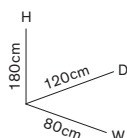

Dimensions

L.I.M.A. snc

Via dell'Industria, 7
35010
Trebaseleghe (PD)
Italy

T (+39) 049 9387742
www.limaitaly.it
info@limaitaly.it