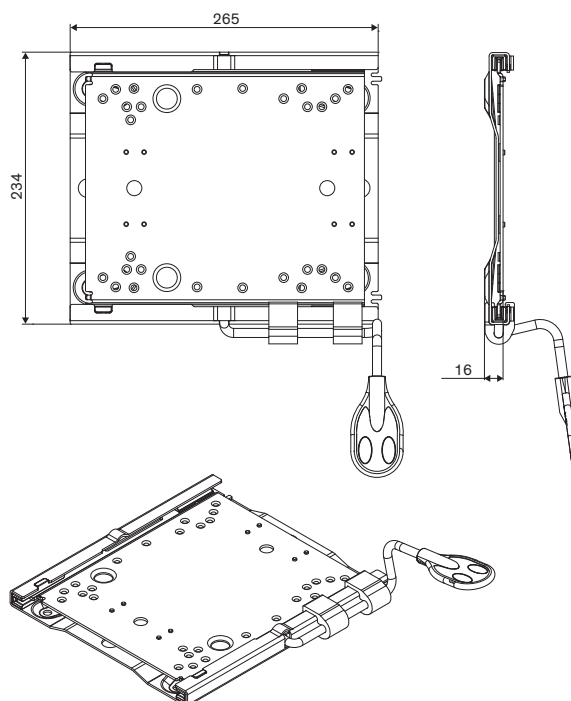

### Seat slide

— Seat slide with total travel of 65 mm, lockable in 6 positions. Total height of 16 mm. The position of the lever (on the left or on the right), and the fixing points change according to the type of seat and the mechanism used.

### Technical drawing