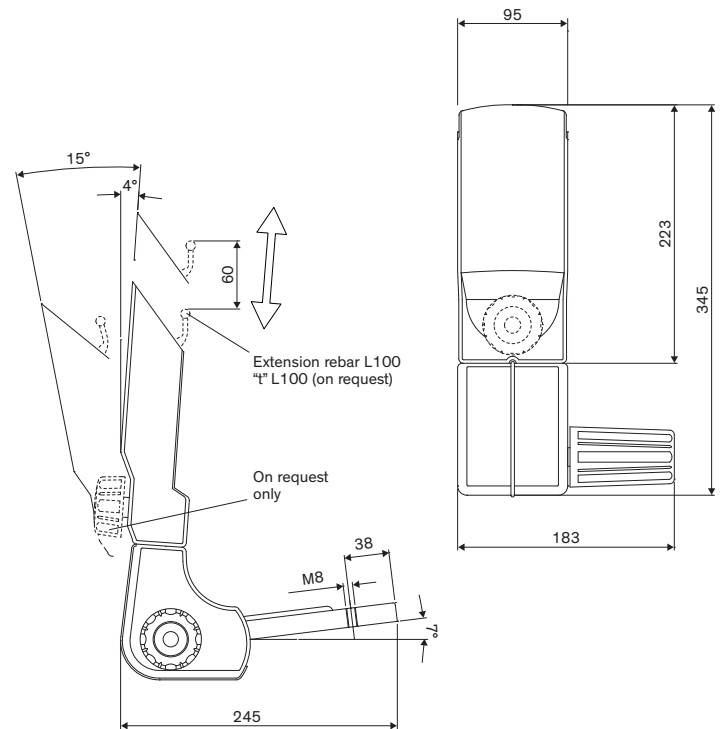

The company reserves the right to carry out any eventual partial or complete changes to its products without giving previous notice.

Telescopic permanent contact back upright

— Telescopic permanent contact back with bellow model evolution NR.

Technical drawing

Packaging reference

pcs x box	10
pcs x pallet	320
gross weight	439 kg
volume	1,82 m ³

Dimensions